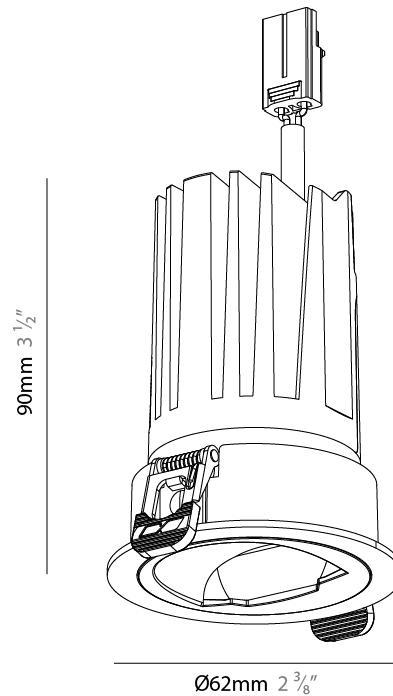

GENERAL

Series: Bioniq Evo Round Wallwash
Partner: Prolicht
Division: Architectural
Installation: Recessed
Product Type: Wallwash
Mounting Location: Ceiling
Light Distribution: Adjustable / Asymmetric

PHYSICAL

Shape: Round
Diameter (mm): 62
Diameter (in): 2 3/8
Height (mm): 90
Depth (mm): 100
Height (in): 3 1/2
Depth (in): 3 15/16
Ceiling Thickness (mm): 2 - 15
Ceiling Thickness (in): 1/16 - 9/16
Weight (kg): 0.2
Fixture Finish: BLK / WHI
Fixture Material: Extruded Aluminum
Cut-out Measurements: Ø 55mm/2 3/16"

ELECTRICAL

Lamp Type: LED (Zhaga Standard)
Input Wattage (W): 6
Total Output Wattage (W): 5.5
Dimming: Non-dimming / DALI Dimming / MATTER Dimming
Driver Included: No
Driver Location: Remote
Driver Type: Constant Current - Universal
Driver Class: Class 2
Constant Current (MA): 250mA
Upon Request: 0-10V Dimming / Phase Dimming

LED

Color Temperature (°K): 2400 / 2700 / 3000 / 3500 / 4000
Max. Delivered Lumen (lm): Max 470
Nominal Lumen (lm): Max 828
CRI: >90 CRI
Efficiency (%): 85.5
Lamp Life (hrs): 50000

OPTICAL

Adjustability: Rotational 350° / Tilt 30°

RATINGS AND CERTIFICATIONS

Certified By: Certified for North American Standards
IP rating: IP65
Glare Rating: ≤ 10